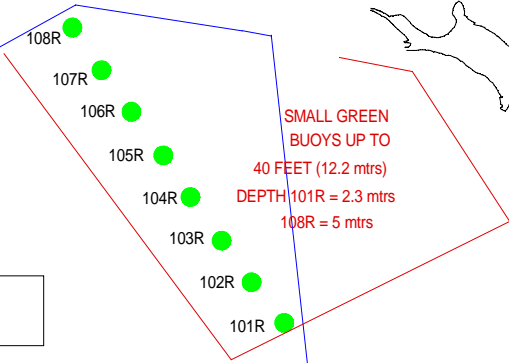

FALMOUTH HARBOUR COMMISSIONERS
VISITORS MOORINGS

RESIDENTS MOORINGS
AREA

RESIDENTS MOORINGS
AREA

T4
LARGE GREEN
BUOY UP TO
60 FEET (18.2 mtrs)
DEPTH 4.7 mtrs

RESIDENTS MOORINGS
AREA

FLUSHING

KILN QUAY

SMALL CRAFT MOORINGS