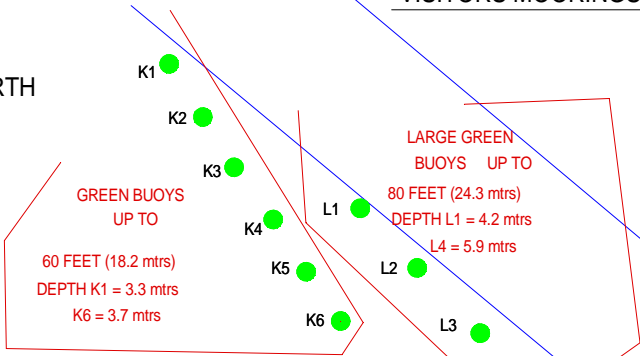

FALMOUTH HARBOUR COMMISSIONERS
VISITORS MOORINGS

RESIDENTS MOORINGS
AREA

RESIDENTS MOORINGS
AREA

T4
LARGE GREEN
BUOY UP TO
60 FEET (18.2 mtrs)
DEPTH 4.7 mtrs

RESIDENTS MOORINGS
AREA

FLUSHING

KILN QUAY

SMALL CRAFT MOORINGS